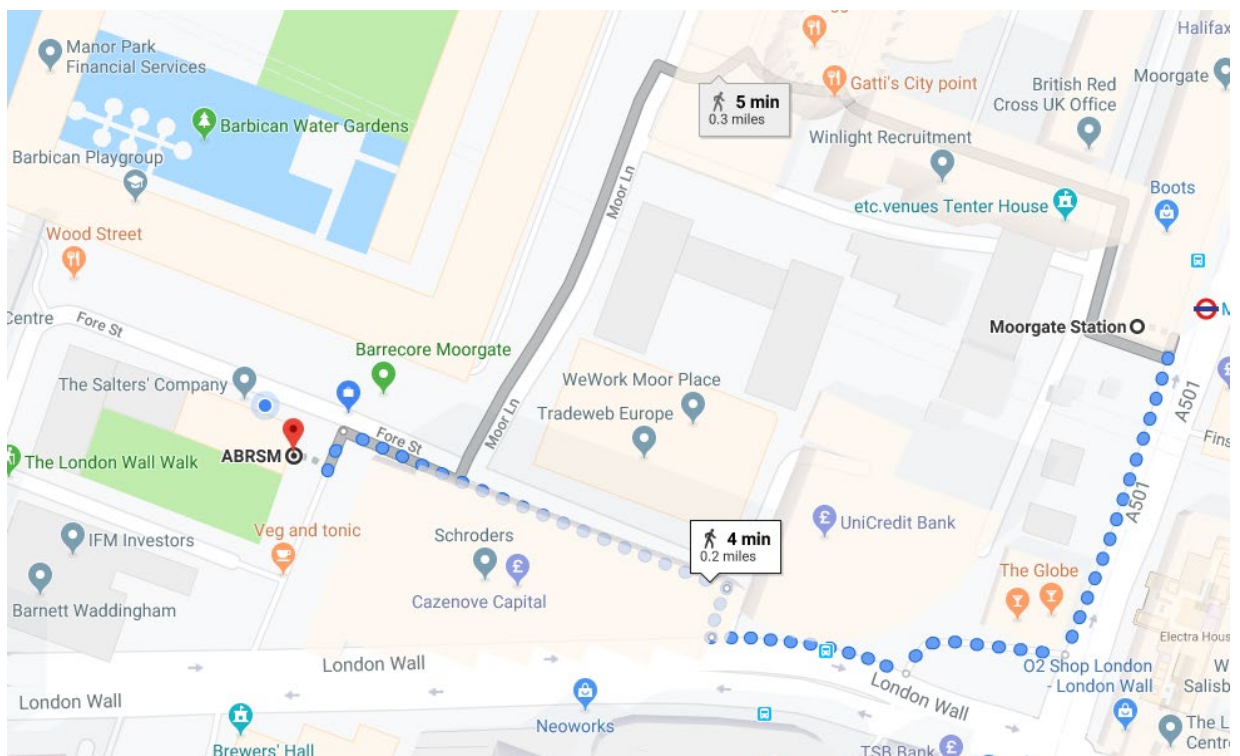

Getting to the ABRSM office

Our official address is ABRSM, 4 London Wall Place, EC2Y 5AU. You'll find us between London Wall and Fore Street.

From Moorgate Station:

- Take exit named Moorgate (west side)
- Turn right out of the station exit
- Turn right onto London Wall at the junction, The Globe pub will be on your right
- Turn right onto Fore Street Avenue
- Turn Left onto Fore Street
- ABRSM is on your left

From Liverpool Street Station:

- Take the exit onto Liverpool Street
- Turn left onto Blomfield Street
- Turn right onto London Wall
- Turn right onto Fore Street Avenue
- Turn Left onto Fore Street
- ABRSM is on your left

From Barbican Station:

- Turn right out of Barbican station onto Aldersgate Street
- Turn left when you reach the Museum of London roundabout
- Turn left onto Wood Street
- Turn onto Fore Street
- ABRSM is on your right