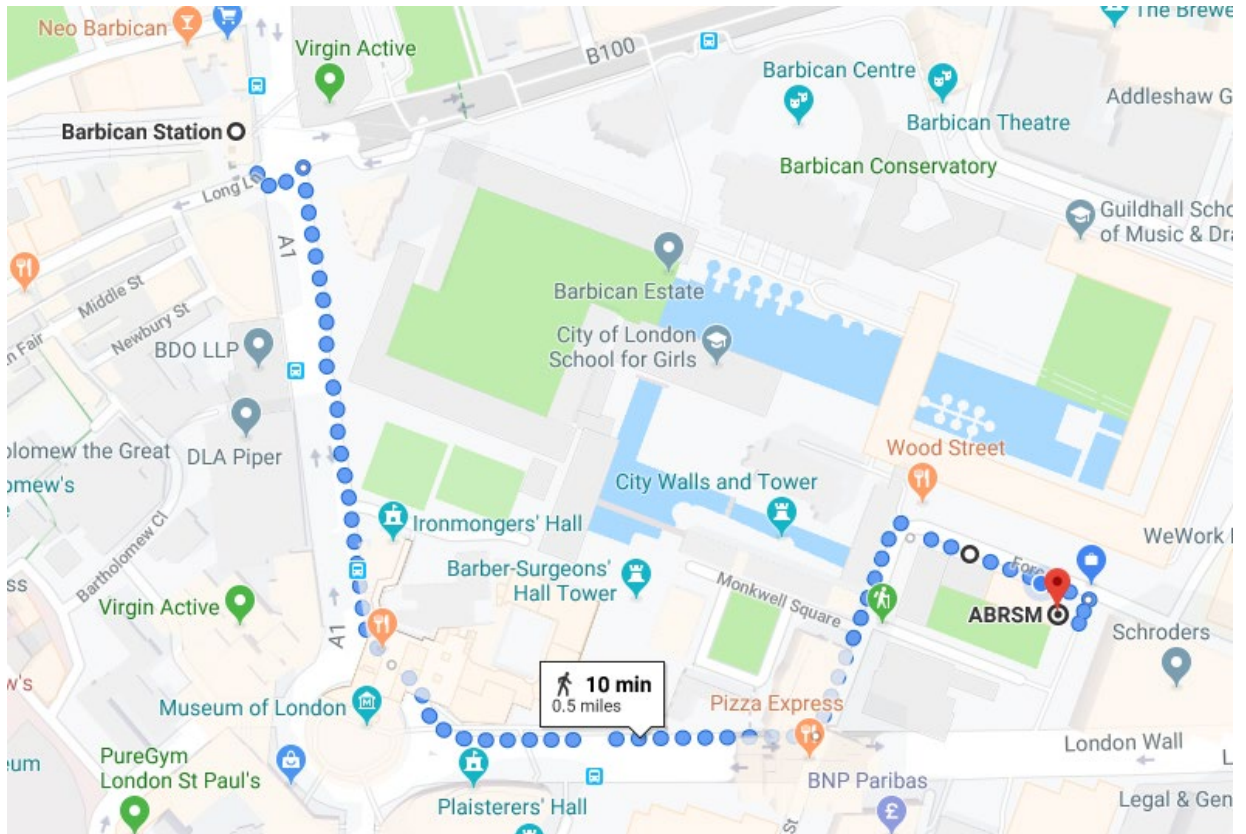

Getting to the ABRSM office

Our official address is ABRSM, 4 London Wall Place, EC2Y 5AU. You'll find us between London Wall and Fore Street.

From Moorgate Station:

- Take exit named Moorgate (west side)
- Turn right out of the station exit
- Turn right onto London Wall at the junction, The Globe pub will be on your right
- Turn right onto Fore Street Avenue
- Turn Left onto Fore Street
- ABRSM is on your left

From Liverpool Street Station:

- Take the exit onto Liverpool Street
- Turn left onto Blomfield Street
- Turn right onto London Wall
- Turn right onto Fore Street Avenue
- Turn Left onto Fore Street
- ABRSM is on your left

From Barbican Station:

- Turn right out of Barbican station onto Aldersgate Street
- Turn left when you reach the Museum of London roundabout
- Turn left onto Wood Street
- Turn onto Fore Street
- ABRSM is on your right