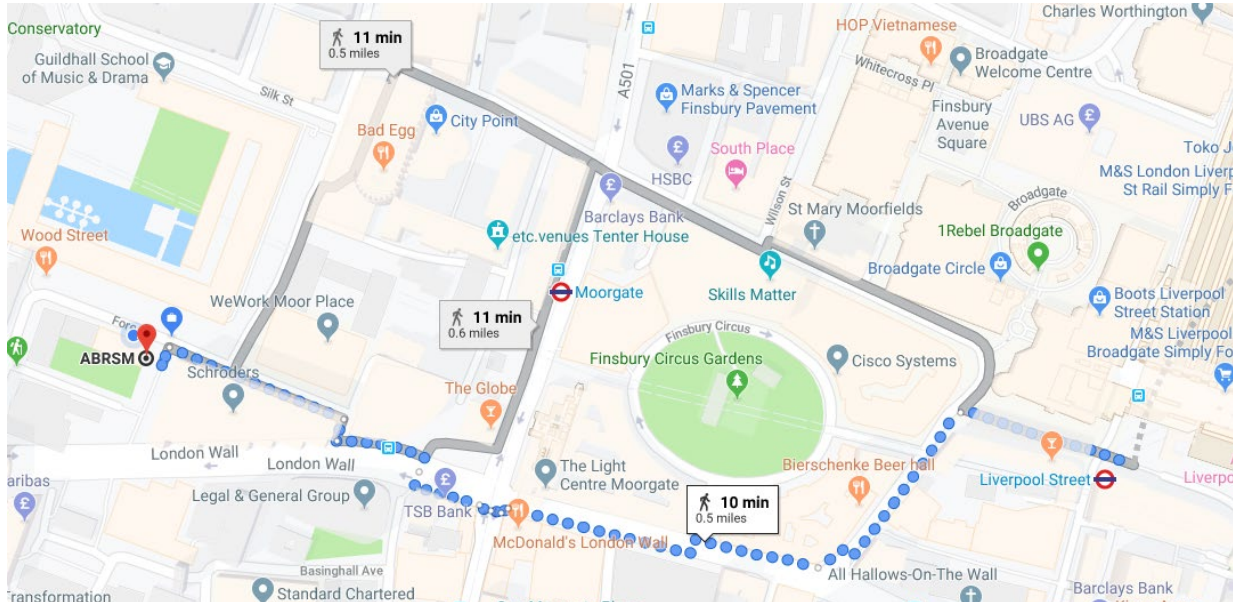

Getting to the ABRSM office

Our official address is ABRSM, 4 London Wall Place, EC2Y 5AU. You'll find us between London Wall and Fore Street.

From Moorgate Station:

- Take exit named Moorgate (west side)
- Turn right out of the station exit
- Turn right onto London Wall at the junction, The Globe pub will be on your right
- Turn right onto Fore Street Avenue
- Turn Left onto Fore Street
- ABRSM is on your left

From Liverpool Street Station:

- Take the exit onto Liverpool Street
- Turn left onto Blomfield Street
- Turn right onto London Wall
- Turn right onto Fore Street Avenue
- Turn Left onto Fore Street
- ABRSM is on your left

From Barbican Station:

- Turn right out of Barbican station onto Aldersgate Street
- Turn left when you reach the Museum of London roundabout
- Turn left onto Wood Street
- Turn onto Fore Street
- ABRSM is on your right